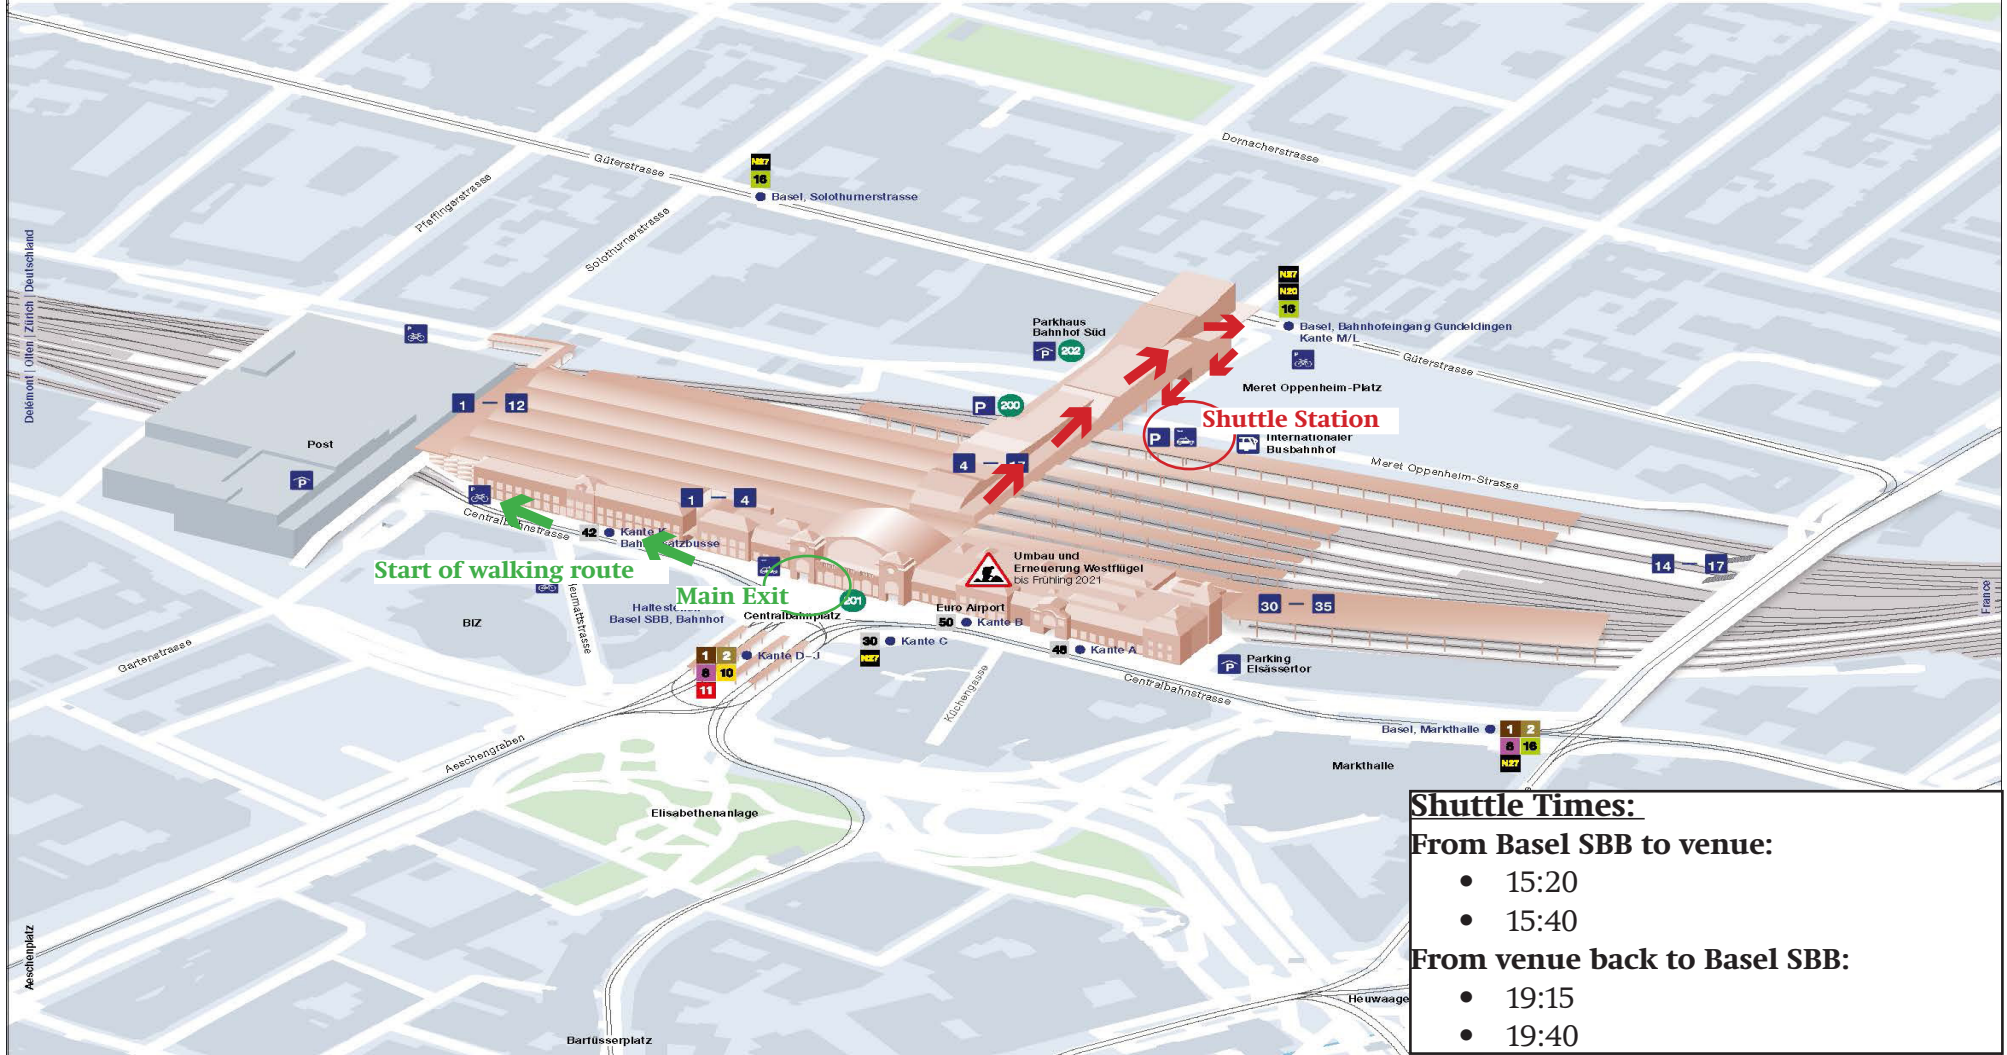

# Train Station Basel SBB - Shuttle Station

Bahnhof Basel SBB  
Umgebungsplan

Shuttle Times:	
From Basel SBB to venue:	
•	15:20
•	15:40
From venue back to Basel SBB:	
•	19:15
•	19:40